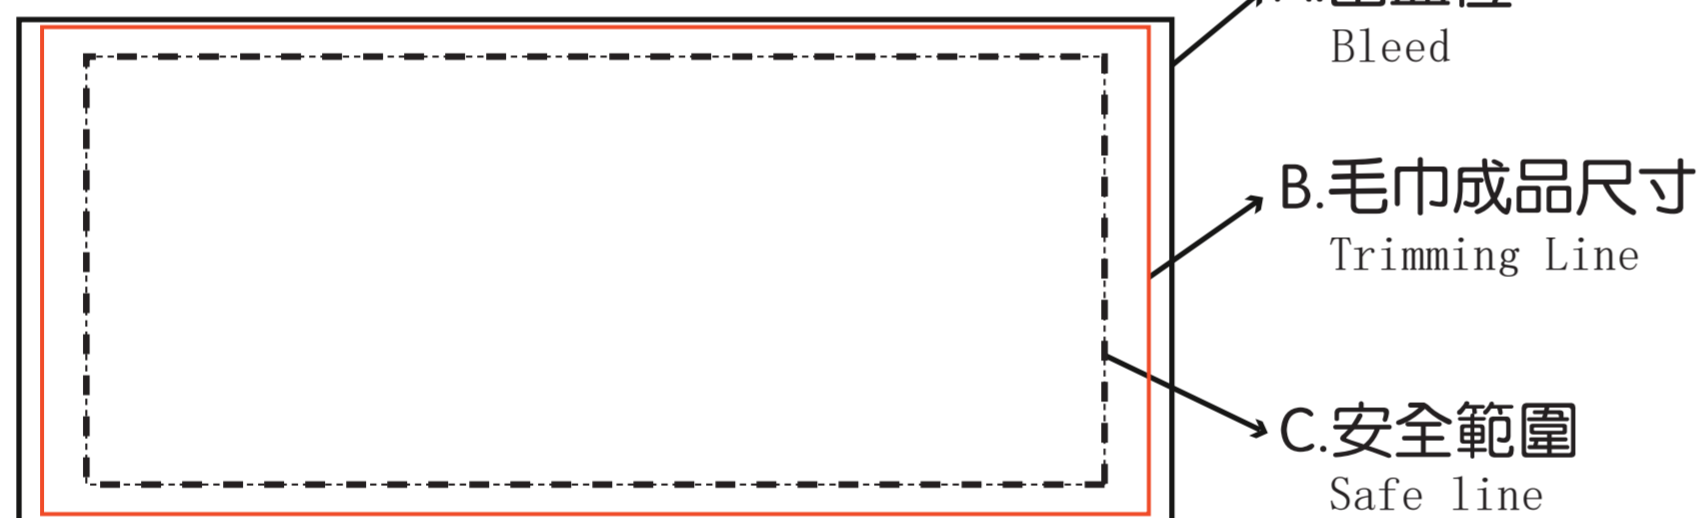

BUDDY

款 號: _____

Style No.

款 式: **S-TO-03-01**

Style

來稿需知:

Artwork Guidelines:

1) 選擇所需尺寸

Choose the size you want

2) A 綫為出血位 (圖稿設計背景延伸部分)

"A" : Bleed (ensure all background graphics cover this area)

3) B 綫為毛巾成品尺寸

"B" : Trimming line

4) C 綫為成品尺寸內的安全範圍, 圖稿距虛綫邊最少1cm

"C" : Safe line (keep critical elements and text inside this area, keep at least 1cm between safe line)

5) 成品顏色及花位會有輕微偏差。

Customer must bear the risk of the color and the image difference

Sample: