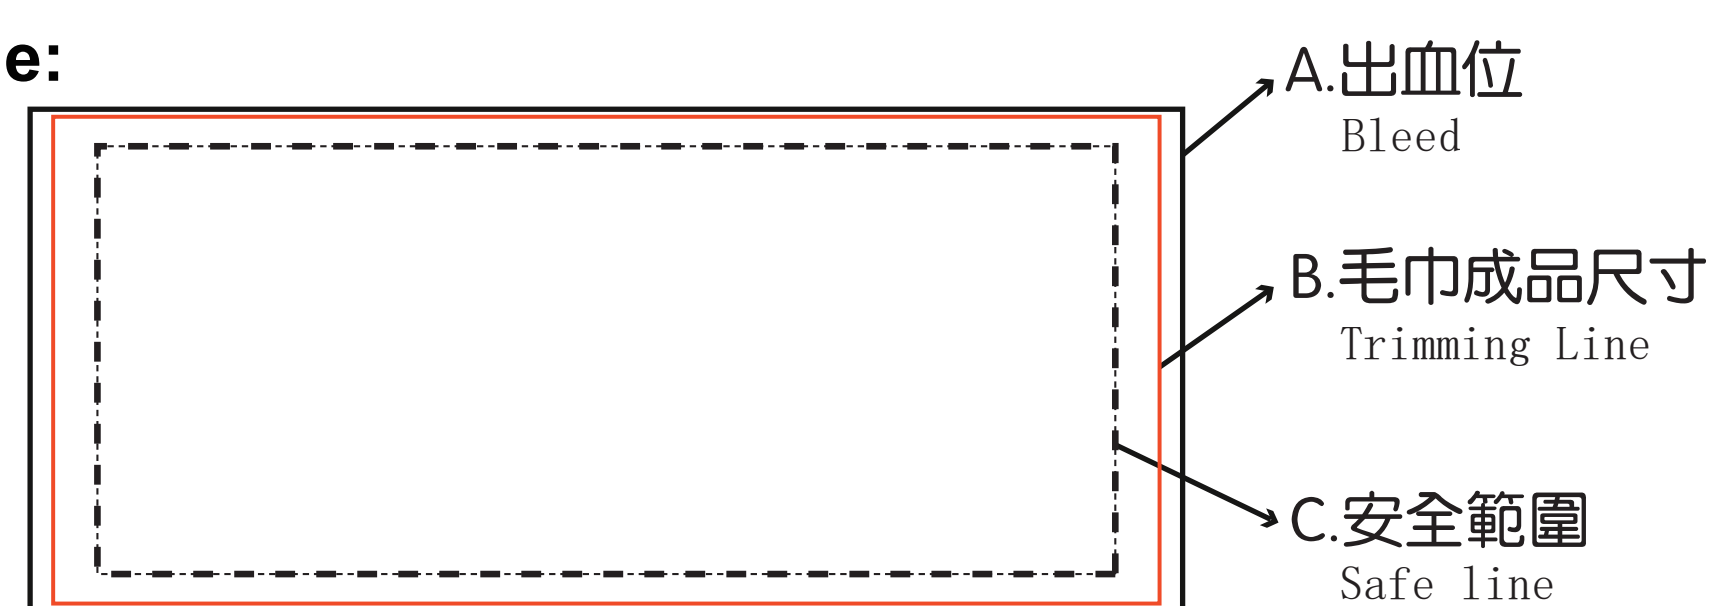

BUDDY

Fine Fiber Towel
幼絨運動巾 S-TO-03-02
06/04/2019

款號: _____
Style No.

款式: S-TO-03-02
Style

來稿需知:
Artwork Guidelines:

- 1) 選擇所需尺寸
Choose the size you want
- 2) A 綫為出血位 (圖稿設計背景延伸部分)
"A" : Bleed (ensure all background graphics cover this area)
- 3) B 綫為毛巾成品尺寸
"B" : Trimming line
- 4) C 綫為成品尺寸內的安全範圍, 圖稿距虛綫邊最少1cm
"C" : Safe line (keep critical elements and text inside this area, keep at least 1cm between safe line)
- 5) 成品顏色及花位會有輕微偏差。
Customer must bear the risk of the color and the image difference

Sample:

成品尺寸:33x75 cm

Product size

設計稿:
Artwork:

成品:
Product
outcome

祥興行
CHEUNG HING TRADING

地址: 九龍荔枝角青山道608號榮吉工業大廈A座4樓401室
Unit 1, 4/F, Blk. A, Wing Kut Ind. Bldg, No. 608 Castle Peak Rd., Lai Chi Kok, Kln.
<http://www.buddy-ch.com> 電話: (852) 2194 8366 傳真: (852) 2194 8466