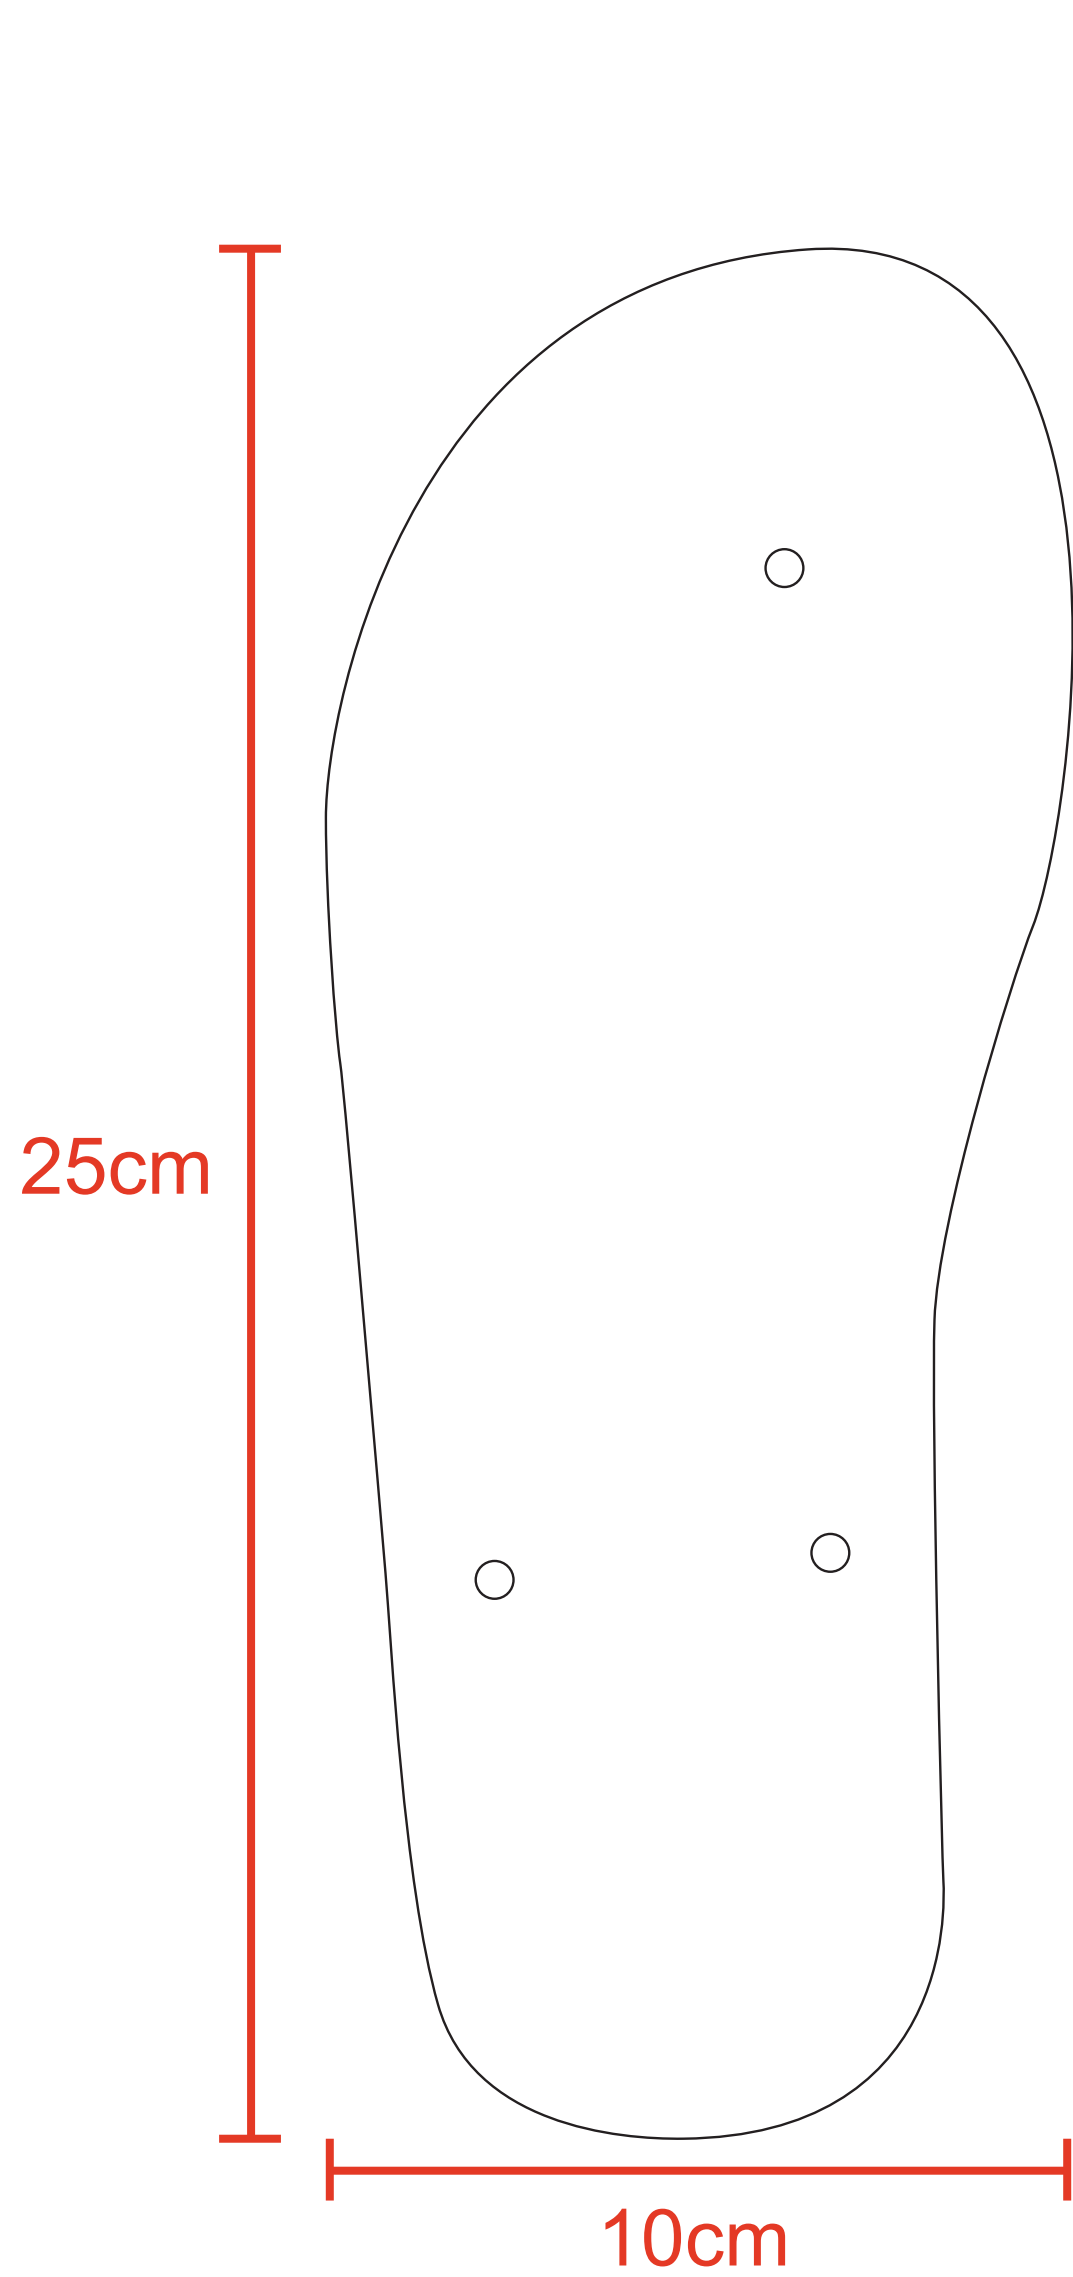

鞋耳
Sling

F碼
Female size

M碼
Male size