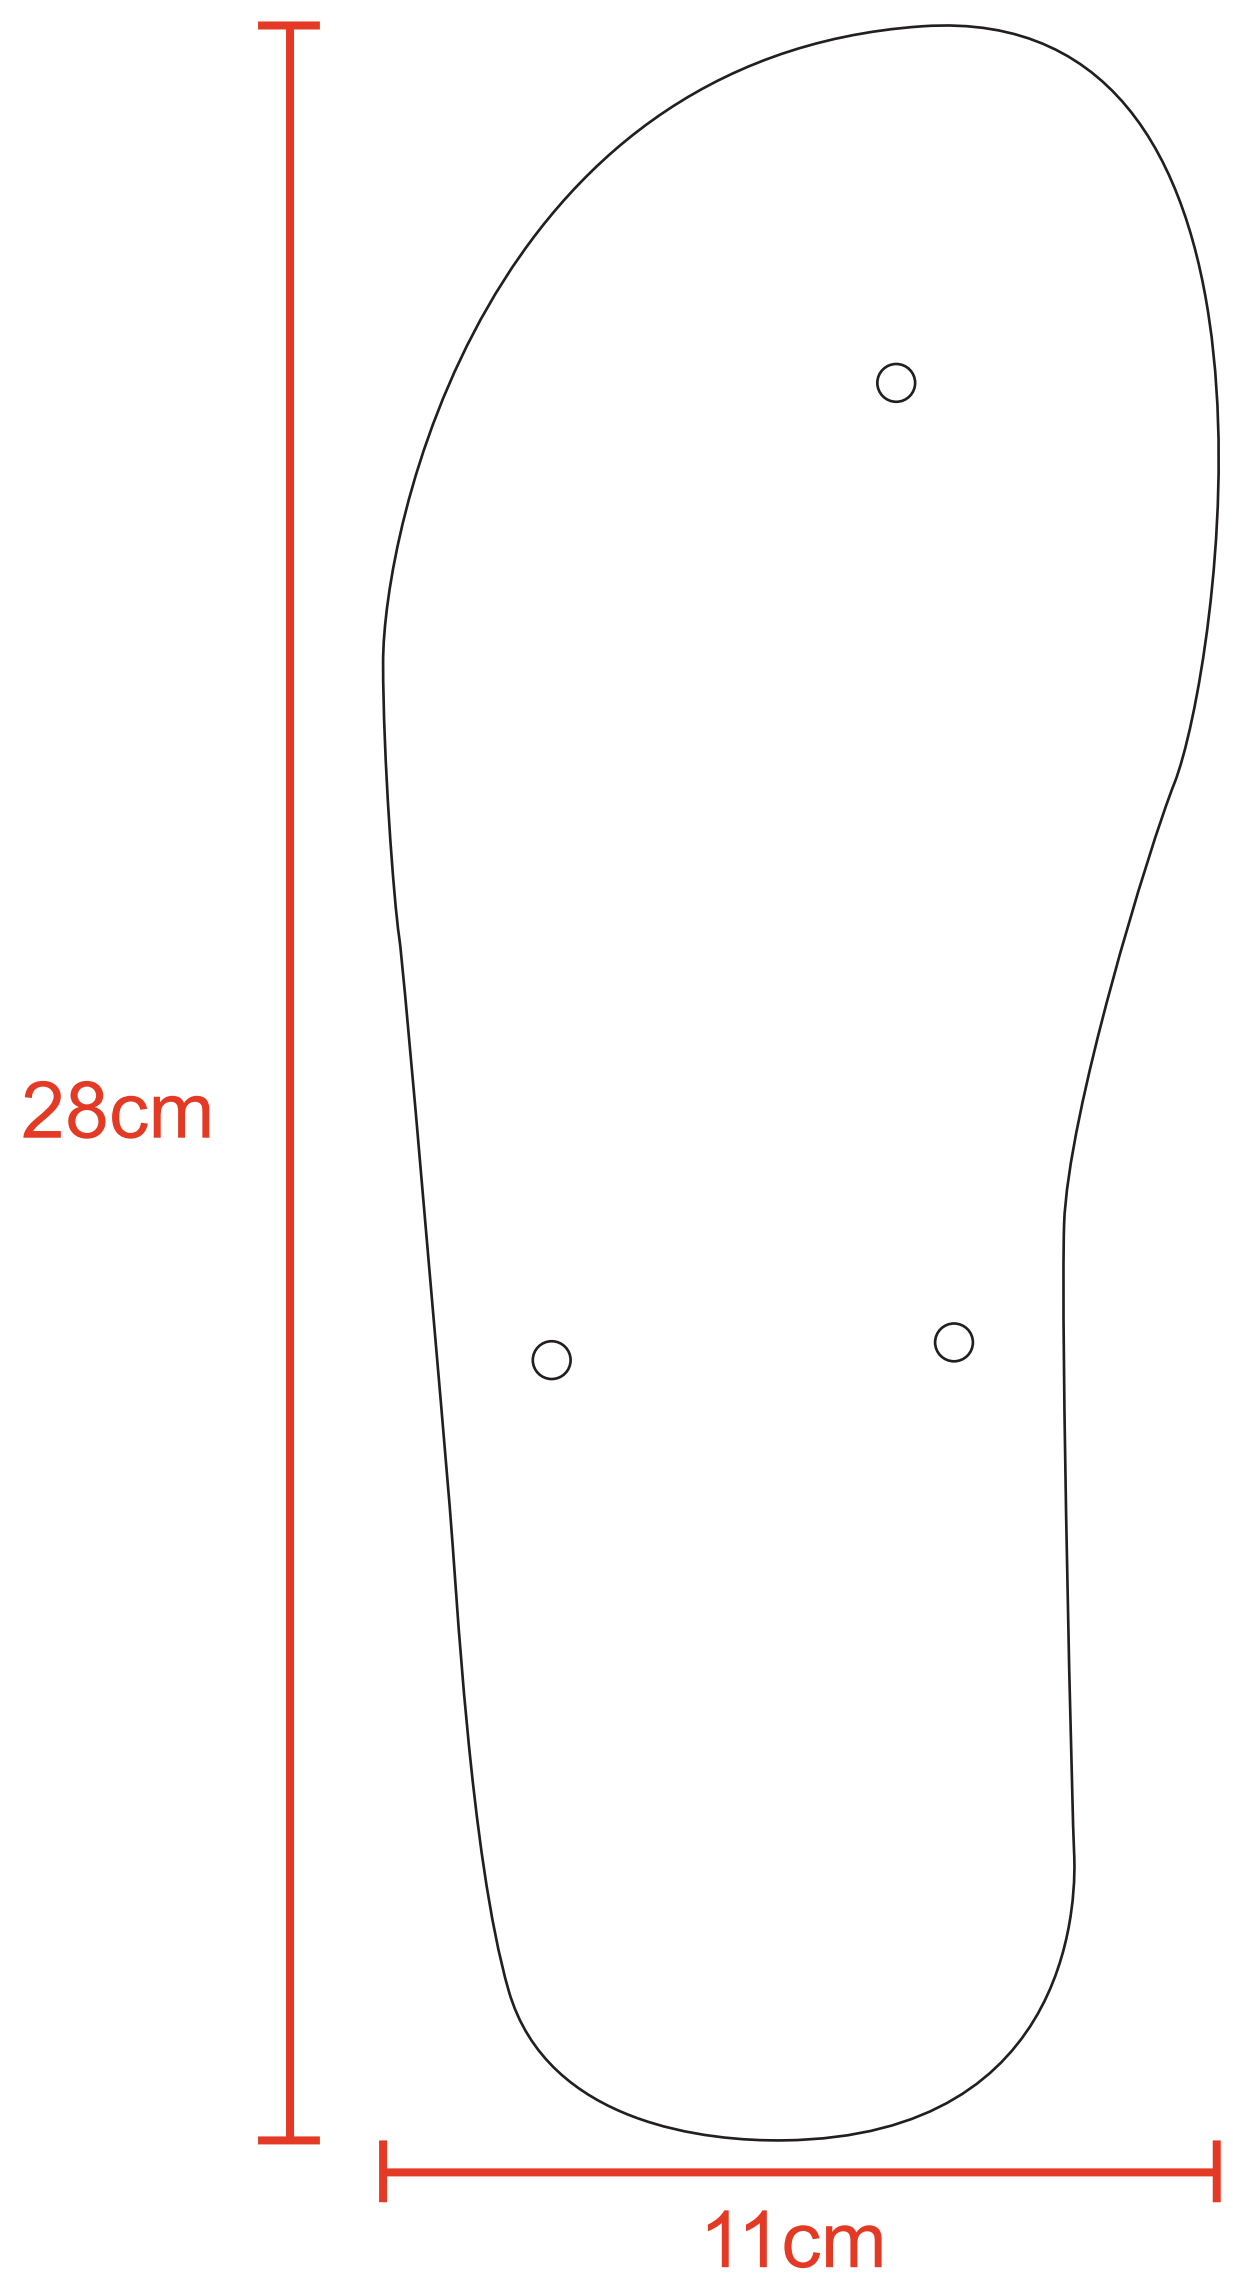

鞋耳
Sling

F碼
Female size

M碼
Male size