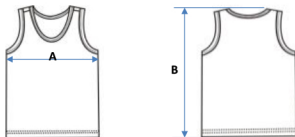

Small Arm Vest G-SL-XS-01-001 /002 /003 series

Measurement unit:inches															
Position & Size		90	100	110	120	130	140	XXS	XS	S	M	L	XL	XXL	3XL
A	Chest Width (1"Below Armhole)	10 1/2	11 1/4	12	12 3/4	13 1/2	14 1/4	15	16	17	18	19	20 1/2	22 1/2	24 1/2
B	Body Length (From Shoulder Point)	15	16	17	18	19	20	20 1/2	22	23 1/2	25	26 1/2	28	29	30

Large Arm Round Bottom Vest G-SL-XS-02-001/002/003/004 series

Measurement unit:inches															
Position & Size		90	100	110	120	130	140	XXS	XS	S	M	L	XL	XXL	3XL
A	Chest Width (1"Below Armhole)	11	11 3/4	12 1/2	13 1/4	14	14 3/4	15 1/2	16 1/2	17 1/2	18 1/2	19 1/2	21	23	25
B	Body Length (From Shoulder Point)	16	17	18	19	20	21	22	23 1/2	25	26 1/2	28	29 1/2	30 1/2	31 1/2

Women's Small Arm Vest G-SL-XS-03-001/002/003 series

Measurement unit:inches															
Position & Size		90	100	110	120	130	140	XXS	XS	S	M	L	XL	XXL	3XL
A	Chest Width (1"Below Armhole)	10 1/2	11 1/4	12	12 3/4	13 1/2	14 1/4	15	16	17	18	19	20 1/2	22 1/2	24 1/2
B	Body Length (From Shoulder Point)	15	16	17	18	19	20	22	23 1/2	25	26 1/2	28	29 1/2	30 1/2	31 1/2

Reversible Vest G-SL-XS-05-001/002 series

Measurement unit:inches									
Position & Size		XXS	XS	S	M	L	XL	XXL	3XL
A	Chest Width (1"Below Armhole)	19	20	21	22	23	24 1/2	26 1/2	28 1/2
B	Body Length (From Centre Back)	22 1/2	24	25 1/2	27	28 1/2	30	31	32