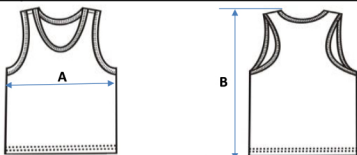

Small Arm Vest G-SL-XS-01-001 /002 /003 series

Measurement unit:inches															
Position & Size		90	100	110	120	130	140	XXS	XS	S	M	L	XL	XXL	3XL
A	Chest Width (1"Below Armhole)	10 1/2	11 1/4	12	12 3/4	13 1/2	14 1/4	15	16	17	18	19	20 1/2	22 1/2	24 1/2
B	Body Length (From Shoulder Point)	15	16	17	18	19	20	20 1/2	22	23 1/2	25	26 1/2	28	29	30

Large Arm Round Bottom Vest G-SL-XS-02-001/002/003/004 series

Measurement unit:inches															
Position & Size		90	100	110	120	130	140	XXS	XS	S	M	L	XL	XXL	3XL
A	Chest Width (1"Below Armhole)	11	11 3/4	12 1/2	13 1/4	14	14 3/4	15 1/2	16 1/2	17 1/2	18 1/2	19 1/2	21	23	25
B	Body Length (From Shoulder Point)	16	17	18	19	20	21	22	23 1/2	25	26 1/2	28	29 1/2	30 1/2	31 1/2

Women's Small Arm Vest G-SL-XS-03-001/002/003 series

Measurement unit:inches															
Position & Size		90	100	110	120	130	140	XXS	XS	S	M	L	XL	XXL	3XL
A	Chest Width (1"Below Armhole)	10 1/2	11 1/4	12	12 3/4	13 1/2	14 1/4	15	16	17	18	19	20 1/2	22 1/2	24 1/2
B	Body Length (From Shoulder Point)	15	16	17	18	19	20	22	23 1/2	25	26 1/2	28	29 1/2	30 1/2	31 1/2

Reversible Vest G-SL-XS-05-001/002 series

Measurement unit:inches									
Position & Size		XXS	XS	S	M	L	XL	XXL	3XL
A	Chest Width (1"Below Armhole)	19	20	21	22	23	24 1/2	26 1/2	28 1/2
B	Body Length (From Centre Back)	22 1/2	24	25 1/2	27	28 1/2	30	31	32