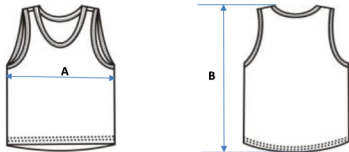

Small Arm Vest G-SL-XS-01-001 /002 /003 series

Measurement unit:inches															
Position & Size		90	100	110	120	130	140	XXS	XS	S	M	L	XL	XXL	3XL
A	Chest Width (1"Below Armhole)	10 1/2	11 1/4	12	12 3/4	13 1/2	14 1/4	15	16	17	18	19	20 1/2	22 1/2	24 1/2
B	Body Length (From Shoulder Point)	15	16	17	18	19	20	20 1/2	22	23 1/2	25	26 1/2	28	29	30

Large Arm Round Bottom Vest G-SL-XS-02-001/002/003/004 series

Measurement unit:inches															
Position & Size		90	100	110	120	130	140	XXS	XS	S	M	L	XL	XXL	3XL
A	Chest Width (1"Below Armhole)	11	11 3/4	12 1/2	13 1/4	14	14 3/4	15 1/2	16 1/2	17 1/2	18 1/2	19 1/2	21	23	25
B	Body Length (From Shoulder Point)	16	17	18	19	20	21	22	23 1/2	25	26 1/2	28	29 1/2	30 1/2	31 1/2

Women's Small Arm Vest G-SL-XS-03-001/002/003 series

Measurement unit:inches															
Position & Size		90	100	110	120	130	140	XXS	XS	S	M	L	XL	XXL	3XL
A	Chest Width (1"Below Armhole)	10 1/2	11 1/4	12	12 3/4	13 1/2	14 1/4	15	16	17	18	19	20 1/2	22 1/2	24 1/2
B	Body Length (From Shoulder Point)	15	16	17	18	19	20	22	23 1/2	25	26 1/2	28	29 1/2	30 1/2	31 1/2

Reversible Vest G-SL-XS-05-001/002 series

Measurement unit:inches									
Position & Size		XXS	XS	S	M	L	XL	XXL	3XL
A	Chest Width (1"Below Armhole)	19	20	21	22	23	24 1/2	26 1/2	28 1/2
B	Body Length (From Centre Back)	22 1/2	24	25 1/2	27	28 1/2	30	31	32