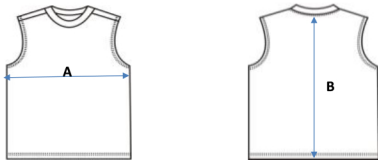

Small Arm Vest G-SL-XS-01-001 /002 /003 series

Measurement unit:inches															
Position & Size		90	100	110	120	130	140	XXS	XS	S	M	L	XL	XXL	3XL
A	Chest Width (1"Below Armhole)	10 1/2	11 1/4	12	12 3/4	13 1/2	14 1/4	15	16	17	18	19	20 1/2	22 1/2	24 1/2
B	Body Length (From Shoulder Point)	15	16	17	18	19	20	20 1/2	22	23 1/2	25	26 1/2	28	29	30

Large Arm Round Bottom Vest G-SL-XS-02-001/002/003/004 series

Measurement unit:inches															
Position & Size		90	100	110	120	130	140	XXS	XS	S	M	L	XL	XXL	3XL
A	Chest Width (1"Below Armhole)	11	11 3/4	12 1/2	13 1/4	14	14 3/4	15 1/2	16 1/2	17 1/2	18 1/2	19 1/2	21	23	25
B	Body Length (From Shoulder Point)	16	17	18	19	20	21	22	23 1/2	25	26 1/2	28	29 1/2	30 1/2	31 1/2

Women's Small Arm Vest G-SL-XS-03-001/002/003 series

Measurement unit:inches															
Position & Size		90	100	110	120	130	140	XXS	XS	S	M	L	XL	XXL	3XL
A	Chest Width (1"Below Armhole)	10 1/2	11 1/4	12	12 3/4	13 1/2	14 1/4	15	16	17	18	19	20 1/2	22 1/2	24 1/2
B	Body Length (From Shoulder Point)	15	16	17	18	19	20	22	23 1/2	25	26 1/2	28	29 1/2	30 1/2	31 1/2

Sleeveless G-SL-XS-04-001/002 series

Measurement unit:inches															
Position & Size		90	100	110	120	130	140	XXS	XS	S	M	L	XL	XXL	3XL
A	Chest Width (1"Below Armhole)	12 1/4	13	13 3/4	14 1/2	15 1/4	16	17	18	19	20	21	22 1/2	24 1/2	26 1/2
B	Body Length (From Centre Back)	14 1/4	15 1/4	16 1/4	17 1/4	18 1/4	19 1/4	20 1/2	22	23 1/2	25	26 1/2	28	29	30