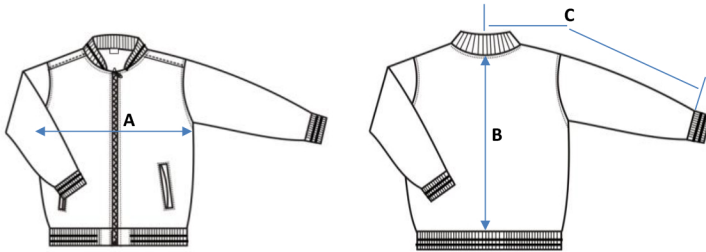

## Baseball Jacket G-BJ-LS-01 / G-BJ-LR-01 series

Measurement unit: inches

Positon & Size		XXS	XS	S	M	L	XL	XXL	3XL
A	Chest Width (1"Below Armhole)	18	19	20	21	22	23 1/2	25 1/2	27 1/2
B	Body Length (From Centre Back)	20 1/2	21 3/4	23	24 1/4	25 1/2	27	28	29
C	Sleeve Length (From Centre Back)	27 1/2	28 3/4	30 1/2	32 1/4	34	35	36	37

## Baseball Jacket G-BJ-LS-03

Measurement unit: inches

Positon & Size		XXS	XS	S	M	L	XL	XXL	3XL
A	Chest Width (1"Below Armhole)	19	20	21	22	23	24 1/2	26	28
B	Body Length (From Centre Back)	21	22	23	24 1/2	26	27 1/2	29	30
C	Sleeve Length (From Centre Back)	28 1/2	30 1/4	32	33 1/2	35	36 1/2	37 1/2	38 1/2