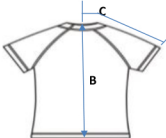

Short Sleeve: G-RG-SR-01/ Long Sleeve: G-RG-LR-01 series

Measurement unit: inches

Position & Size		XS	S	M	L	XL	XXL	3XL
A	Chest Width (1" Below Armhole)	15 1/2	16 1/2	17 1/2	18 1/2	19 1/2	20 1/2	21 1/2
B	Body Length (From Centre Back)	22 1/2	23 1/2	24 1/2	25 1/2	26 1/2	27 1/2	28 1/2
C	Short Sleeve Length (From Centre Back)	14	14 3/4	15 1/2	16 1/4	17	17 3/4	18 1/2
D	Long Sleeve Length (From Centre Back)	29 1/2	30 3/4	32	33 1/4	34 1/2	35 3/4	37

Short Sleeve:

Long Sleeve:

Short Sleeve: G-RG-SR-02/ Long Sleeve: G-RG-LR-02 series

Measurement unit: inches

Position & Size		XS	S	M	L	XL	XXL	3XL
A	Chest Width (1" Below Armhole)	14 1/2	15 1/2	16 1/2	17 1/2	18 1/2	19 1/2	20 1/2
B	Body Length (From Centre Back)	19	20	21	22	23	24	25
C	Short Sleeve Length (From Centre Back)	13 1/2	14 1/4	15	15 3/4	16 1/2	17 1/4	18
D	Long Sleeve Length (From Centre Back)	26 1/2	27 3/4	29	30 1/4	31 1/2	32 3/4	34

Short Sleeve:

Long Sleeve: