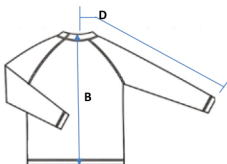

Short Sleeve: G-RG-SR-01/ Long Sleeve: G-RG-LR-01 series

Measurement unit: inches

Position & Size		XS	S	M	L	XL	XXL	3XL
A	Chest Width (1" Below Armhole)	15 1/2	16 1/2	17 1/2	18 1/2	19 1/2	20 1/2	21 1/2
B	Body Length (From Centre Back)	22 1/2	23 1/2	24 1/2	25 1/2	26 1/2	27 1/2	28 1/2
C	Short Sleeve Length (From Centre Back)	14	14 3/4	15 1/2	16 1/4	17	17 3/4	18 1/2
D	Long Sleeve Length (From Centre Back)	29 1/2	30 3/4	32	33 1/4	34 1/2	35 3/4	37

Short Sleeve:

Long Sleeve:

Short Sleeve: G-RG-SR-02/ Long Sleeve: G-RG-LR-02 series

Measurement unit: inches

Position & Size		XS	S	M	L	XL	XXL	3XL
A	Chest Width (1" Below Armhole)	14 1/2	15 1/2	16 1/2	17 1/2	18 1/2	19 1/2	20 1/2
B	Body Length (From Centre Back)	19	20	21	22	23	24	25
C	Short Sleeve Length (From Centre Back)	13 1/2	14 1/4	15	15 3/4	16 1/2	17 1/4	18
D	Long Sleeve Length (From Centre Back)	26 1/2	27 3/4	29	30 1/4	31 1/2	32 3/4	34