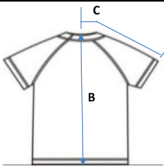

Short Sleeve: G-RG-SR-01/ Long Sleeve: G-RG-LR-01 series

Measurement unit: inches

Position & Size		XS	S	M	L	XL	XXL	3XL
A	Chest Width (1" Below Armhole)	15 1/2	16 1/2	17 1/2	18 1/2	19 1/2	20 1/2	21 1/2
B	Body Length (From Centre Back)	22 1/2	23 1/2	24 1/2	25 1/2	26 1/2	27 1/2	28 1/2
C	Short Sleeve Length (From Centre Back)	14	14 3/4	15 1/2	16 1/4	17	17 3/4	18 1/2
D	Long Sleeve Length (From Centre Back)	29 1/2	30 3/4	32	33 1/4	34 1/2	35 3/4	37

Short Sleeve:

Long Sleeve:

Short Sleeve: G-RG-SR-02/ Long Sleeve: G-RG-LR-02 series

Measurement unit: inches

Position & Size		XS	S	M	L	XL	XXL	3XL
A	Chest Width (1" Below Armhole)	14 1/2	15 1/2	16 1/2	17 1/2	18 1/2	19 1/2	20 1/2
B	Body Length (From Centre Back)	19	20	21	22	23	24	25
C	Short Sleeve Length (From Centre Back)	13 1/2	14 1/4	15	15 3/4	16 1/2	17 1/4	18
D	Long Sleeve Length (From Centre Back)	26 1/2	27 3/4	29	30 1/4	31 1/2	32 3/4	34