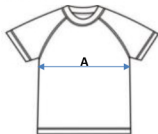

Short Sleeve: G-RG-SR-01/ Long Sleeve: G-RG-LR-01 series

Measurement unit: inches

Position & Size		XS	S	M	L	XL	XXL	3XL
A	Chest Width (1" Below Armhole)	15 1/2	16 1/2	17 1/2	18 1/2	19 1/2	20 1/2	21 1/2
B	Body Length (From Centre Back)	22 1/2	23 1/2	24 1/2	25 1/2	26 1/2	27 1/2	28 1/2
C	Short Sleeve Length (From Centre Back)	14	14 3/4	15 1/2	16 1/4	17	17 3/4	18 1/2
D	Long Sleeve Length (From Centre Back)	29 1/2	30 3/4	32	33 1/4	34 1/2	35 3/4	37

Short Sleeve:

Long Sleeve:

Short Sleeve: G-RG-SR-02/ Long Sleeve: G-RG-LR-02 series

Measurement unit: inches

Position & Size		XS	S	M	L	XL	XXL	3XL
A	Chest Width (1" Below Armhole)	14 1/2	15 1/2	16 1/2	17 1/2	18 1/2	19 1/2	20 1/2
B	Body Length (From Centre Back)	19	20	21	22	23	24	25
C	Short Sleeve Length (From Centre Back)	13 1/2	14 1/4	15	15 3/4	16 1/2	17 1/4	18
D	Long Sleeve Length (From Centre Back)	26 1/2	27 3/4	29	30 1/4	31 1/2	32 3/4	34