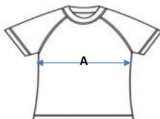

Short Sleeve: G-RG-SR-01/ Long Sleeve: G-RG-LR-01 series

Measurement unit: inches

Position & Size		XS	S	M	L	XL	XXL	3XL
A	Chest Width (1" Below Armhole)	15 1/2	16 1/2	17 1/2	18 1/2	19 1/2	20 1/2	21 1/2
B	Body Length (From Centre Back)	22 1/2	23 1/2	24 1/2	25 1/2	26 1/2	27 1/2	28 1/2
C	Short Sleeve Length (From Centre Back)	14	14 3/4	15 1/2	16 1/4	17	17 3/4	18 1/2
D	Long Sleeve Length (From Centre Back)	29 1/2	30 3/4	32	33 1/4	34 1/2	35 3/4	37

Short Sleeve:

Long Sleeve:

Short Sleeve: G-RG-SR-02/ Long Sleeve: G-RG-LR-02 series

Measurement unit: inches

Position & Size		XS	S	M	L	XL	XXL	3XL
A	Chest Width (1" Below Armhole)	14 1/2	15 1/2	16 1/2	17 1/2	18 1/2	19 1/2	20 1/2
B	Body Length (From Centre Back)	19	20	21	22	23	24	25
C	Short Sleeve Length (From Centre Back)	13 1/2	14 1/4	15	15 3/4	16 1/2	17 1/4	18
D	Long Sleeve Length (From Centre Back)	26 1/2	27 3/4	29	30 1/4	31 1/2	32 3/4	34

Short Sleeve:

Long Sleeve: