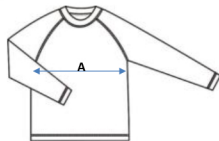

Short Sleeve: G-RG-SR-01/ Long Sleeve: G-RG-LR-01 series

Measurement unit: inches

Position & Size		XS	S	M	L	XL	XXL	3XL
A	Chest Width (1" Below Armhole)	15 1/2	16 1/2	17 1/2	18 1/2	19 1/2	20 1/2	21 1/2
B	Body Length (From Centre Back)	22 1/2	23 1/2	24 1/2	25 1/2	26 1/2	27 1/2	28 1/2
C	Short Sleeve Length (From Centre Back)	14	14 3/4	15 1/2	16 1/4	17	17 3/4	18 1/2
D	Long Sleeve Length (From Centre Back)	29 1/2	30 3/4	32	33 1/4	34 1/2	35 3/4	37

Short Sleeve:

Long Sleeve:

Short Sleeve: G-RG-SR-02/ Long Sleeve: G-RG-LR-02 series

Measurement unit: inches

Position & Size		XS	S	M	L	XL	XXL	3XL
A	Chest Width (1" Below Armhole)	14 1/2	15 1/2	16 1/2	17 1/2	18 1/2	19 1/2	20 1/2
B	Body Length (From Centre Back)	19	20	21	22	23	24	25
C	Short Sleeve Length (From Centre Back)	13 1/2	14 1/4	15	15 3/4	16 1/2	17 1/4	18
D	Long Sleeve Length (From Centre Back)	26 1/2	27 3/4	29	30 1/4	31 1/2	32 3/4	34