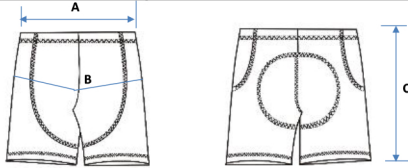

Padded Shorts (Men) G-PB-SE-02-001

Measurement unit: inches

Position & Size		XS	S	M	L	XL
A	Waist	25	26 1/2	28	29 1/2	31
A1	Suitable for Waistline	26-27	28-29	30-31	32-33	34-35
B	Hip (Measured in V shape)	30	32	34	36	38
C	Length (From Waistband)	16 3/4	17 1/2	18 1/4	19	19 3/4

Padded Shorts (Men) G-PB-SE-03-001/002/003/004 series

Measurement unit: inches

Position & Size		XS	S	M	L	XL	XXL
A	Waist	22 1/2	24	25 1/2	27	28 1/2	30
A1	Suitable for Waistline	26-27	28-29	30-31	32-33	34-35	36-37
B	Hip (Measured in V shape)	29	31	33	35	37	39
C	Length (From Waistband)	15 3/4	16 1/2	17 1/4	18	18 3/4	19 1/2

Padded Shorts (Ladies) G-PB-SE-04-001

Measurement unit: inches

Position & Size		XS	S	M	L	XL	XXL
A	Waist	21 1/2	23	24 1/2	26	27 1/2	29
A1	Suitable for Waistline	26-27	28-29	30-31	32-33	34-35	36-37
B	Hip (Measured in V shape)	30	32	34	36	38	40
C	Length (From Waistband)	11 3/4	12 1/2	13 1/4	14	14 3/4	15 1/2