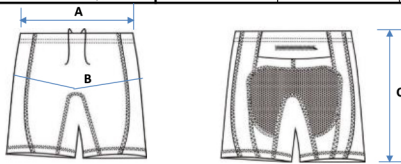

Padded Shorts (Men) G-PB-SE-02-001

Measurement unit: inches

Position & Size		XS	S	M	L	XL
A	Waist	25	26 1/2	28	29 1/2	31
A1	Suitable for Waistline	26-27	28-29	30-31	32-33	34-35
B	Hip (Measured in V shape)	30	32	34	36	38
C	Length (From Waistband)	16 3/4	17 1/2	18 1/4	19	19 3/4

Padded Shorts (Men) G-PB-SE-03-001/002/003/004 series

Measurement unit: inches

Position & Size		XS	S	M	L	XL	XXL
A	Waist	22 1/2	24	25 1/2	27	28 1/2	30
A1	Suitable for Waistline	26-27	28-29	30-31	32-33	34-35	36-37
B	Hip (Measured in V shape)	29	31	33	35	37	39
C	Length (From Waistband)	15 3/4	16 1/2	17 1/4	18	18 3/4	19 1/2

Padded Shorts (Ladies) G-PB-SE-04-001

Measurement unit: inches

Position & Size		XS	S	M	L	XL	XXL
A	Waist	21 1/2	23	24 1/2	26	27 1/2	29
A1	Suitable for Waistline	26-27	28-29	30-31	32-33	34-35	36-37
B	Hip (Measured in V shape)	30	32	34	36	38	40
C	Length (From Waistband)	11 3/4	12 1/2	13 1/4	14	14 3/4	15 1/2