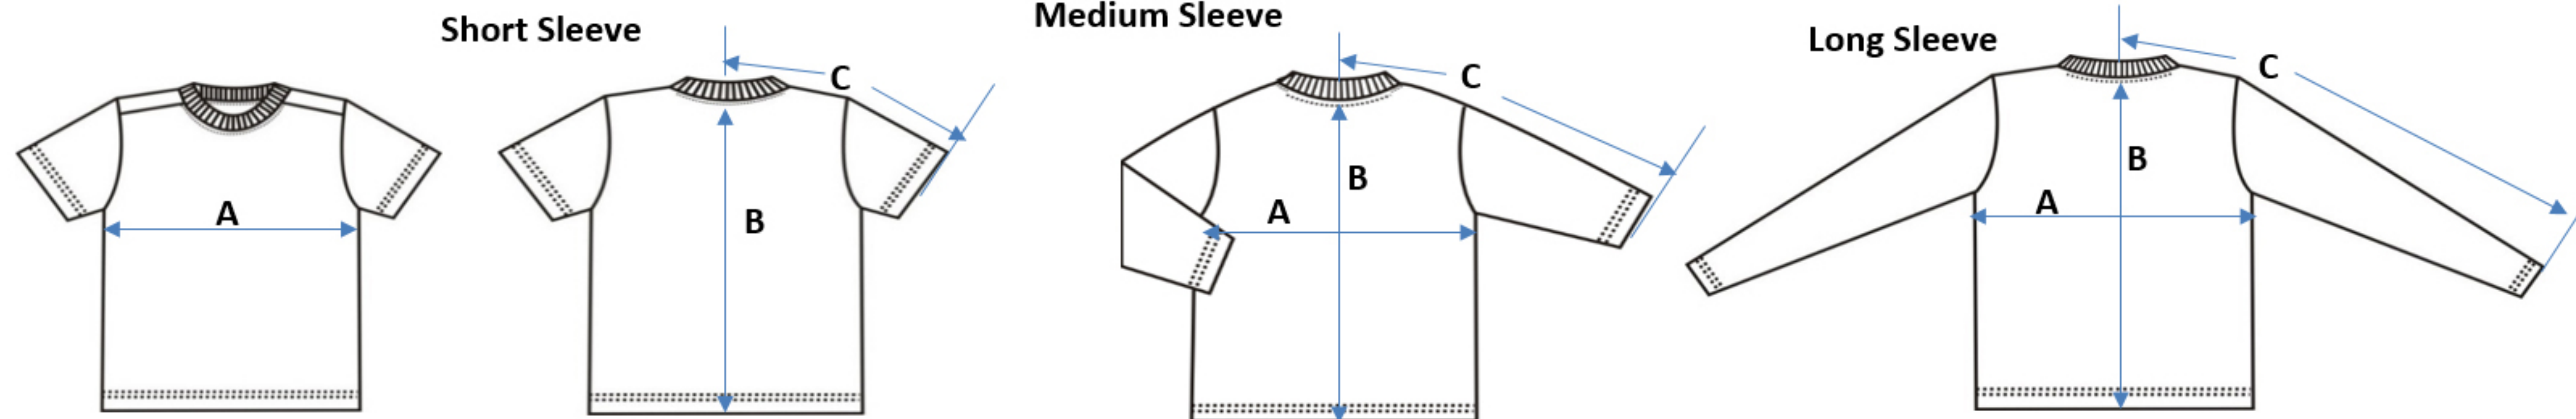

G-TE-01 TEE Round Neck/Vneck

Measurement unit:CM

2025 Positon & Size		90	100	110	120	130	140	XXS	XS	S	M	L	XL	XXL	3XL
A	Chest Width (2.5CM Below Armhole)	31	33	35	37	39	41	43	46	49	52	55	58	62	66
B	Body Length (From Centre Back)	37	39	41	43	46	49	52	56	60	64	68	71	74	77
C	Short Sleeve Length (From Centre Back)	23.5	25.5	27.5	29.5	31.5	33.5	35.5	37.5	40.0	42.5	45.0	47.5	50.5	53.5
C	Medium Sleeve Length (From Centre Back)	34.0	37.0	40.0	43.0	46.0	49.0	52.0	54.5	57.0	59.5	62.0	64.5	67.0	70.0
C	Long Sleeve Length (From Centre Back)	40	45	50	55	60	65	69	73	77	81	85	88	91	93

G-TE-03 BUDDY OVERSIZE FIT Neck (Adult Size)

Measurement unit:cm

2025 Positon & Size		XXS	XS	S	M	L	XL	XXL	3XL
A	Chest Width (2.5CM Below Armhole)	48	51	54	57	60	63	67	71
B	Body Length (From Centre Back)	61	64	67	70	73	75	77	79
C	Sleeve Length (From Centre Back)	41.0	43.5	46.0	48.5	51.0	53.5	56.0	58.5