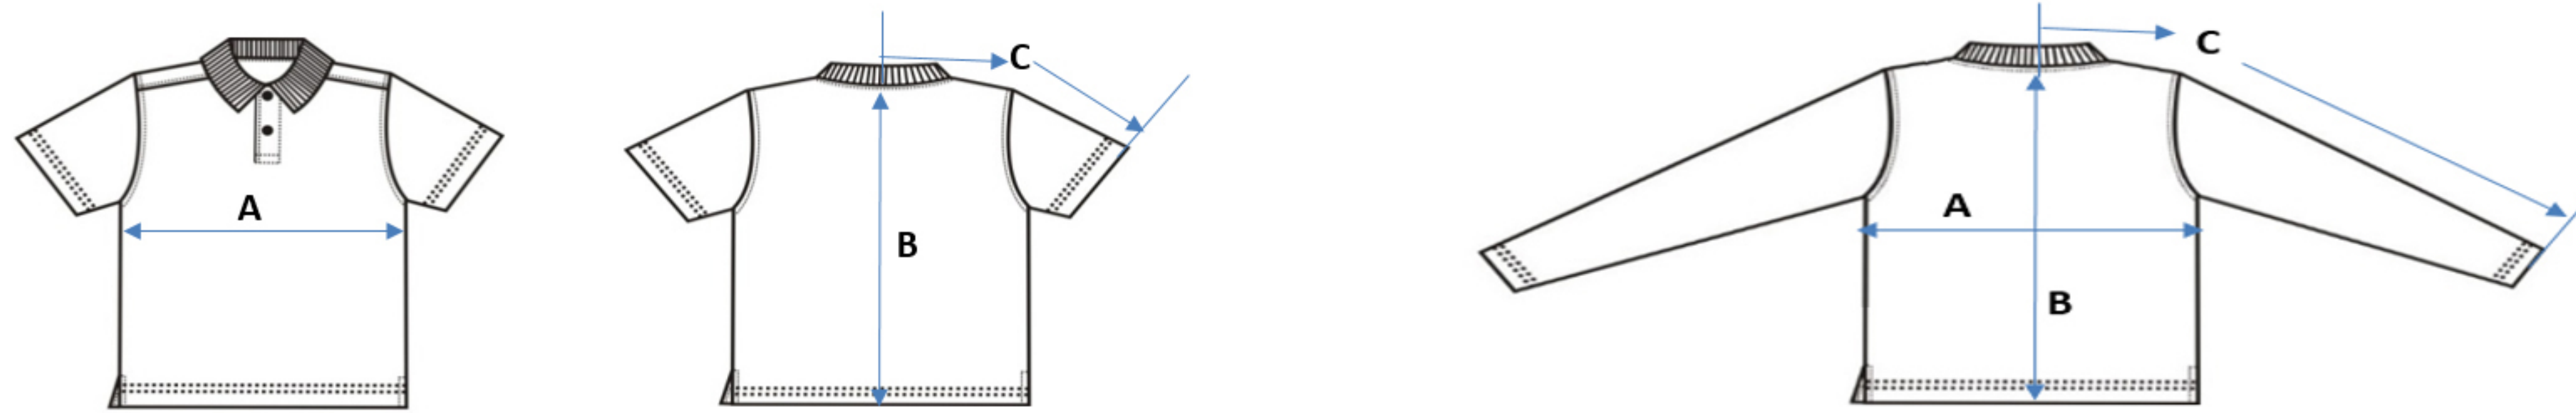

POLO

Measurement unit:CM

2025 Positon & Size		90	100	110	120	130	140	XXS	XS	S	M	L	XL	XXL	3XL
A	Chest Width (2.5CM Below Armhole)	31	33	35	37	39	41	43	46	49	52	55	58	62	66
B	Body Length (From Centre Back)	37	39	41	43	46	49	52	56	60	64	68	71	74	77
C	Short Sleeve Length (From Centre Back)	23.5	25.5	27.5	29.5	31.5	33.5	35.5	37.5	40.0	42.5	45.0	47.5	50.5	53.5
C	Long Sleeve Length (From Centre Back)	40	45	50	55	60	65	69	73	77	81	85	88	91	93

P0-02 Short Sleeve Polo

Measurement unit:CM

2025 Positon & Size		XXS	XS	S	M	L	XL	XXL	3XL
A	Chest Width (2.5CM Below Armhole)	38	40.5	43	45.5	48	52	57	62
B	Body Length (From Centre Back)	53	56	59	62	65	68	71	74
C	Sleeve Length (From Centre Back)	30	31.5	33.5	35.5	38	41	44	47