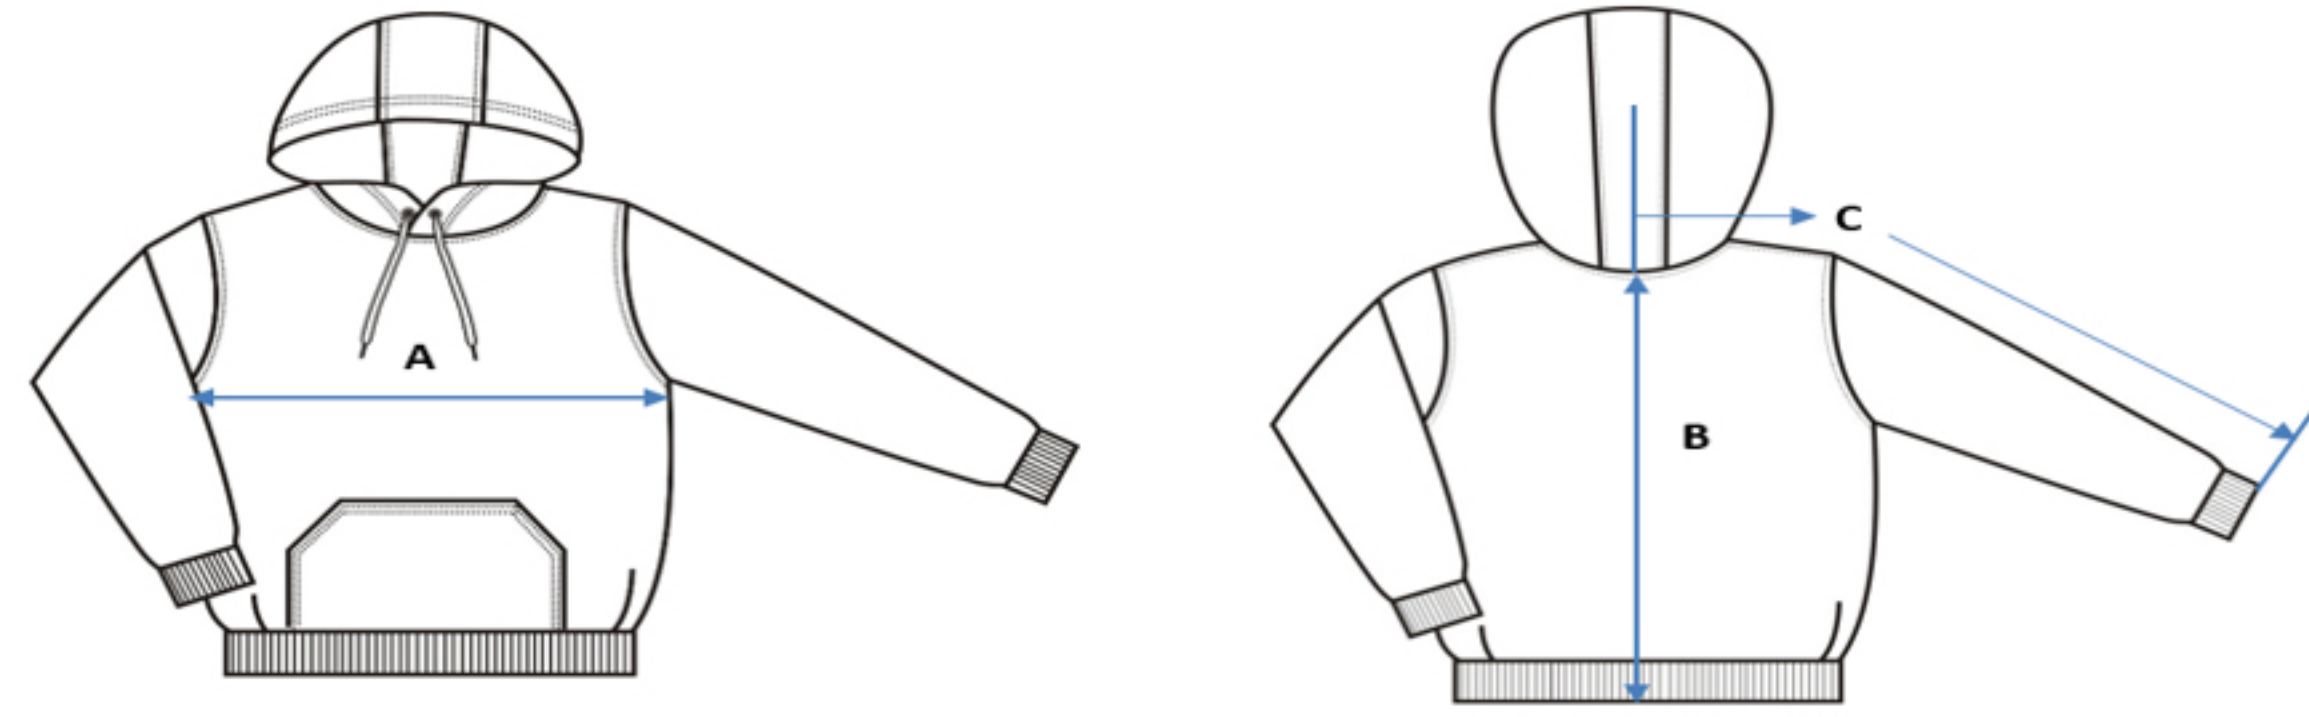

Hoodies G-HJ-LS-01/ G-HJ-LR-01															
Measurement unit:CM															
Positon & Size		90	100	110	120	130	140	XXS	XS	S	M	L	XL	XXL	3XL
A	Chest Width (2.5CM Below Armhole)	31	33	35	37	39	41	43	45	48	51	54	57	62	67
B	Body Length (From Centre Back)	35	38	41	44	47	50	53	56	59	62	65	68	71	74
C	Sleeve Length (From Centre Back)	42	47	52	57	62	67	70	74	78	82	86	89	92	94

Zip up Hoodies G-HJ-LS-02 / G-HJ-LR-02															
Measurement unit:CM															
Positon & Size		90	100	110	120	130	140	XXS	XS	S	M	L	XL	XXL	3XL
A	Chest Width (2.5CM Below Armhole)	33	35	37	39	41	43	45	48	51	54	57	60	65	70
B	Body Length (From Centre Back)	35	38	41	44	47	50	53	56	59	62	65	68	71	74
C	Sleeve Length (From Centre Back)	42	47	52	57	62	67	70	74	78	82	86	89	92	94

OVERSIZE FIT Hoodies G-HJ-LS-03									
Measurement unit:CM									
2025年部位及尺寸		XXS	XS	S	M	L	XL	XXL	3XL
A	Chest Width (2.5CM Below Armhole)	58	61	64	67	70	73	76	79
B	Body Length (From Centre Back)	57	60	63	66	69	71	73	75
C	Sleeve Length (From Centre Back)	73	77	81	85	89	92	95	98

BOXY FIT Hoodies G-HJ-LS-04									
Measurement unit:CM									
2025年部位及尺寸		XXS	XS	S	M	L	XL	XXL	3XL
A	Chest Width (2.5CM Below Armhole)	49	52	55	58	61	64	67	70
B	Body Length (From Centre Back)	55	58	61	64	67	69	71	73
C	Sleeve Length (From Centre Back)	73.5	77.5	81.5	85.5	89.5	92.5	95.5	98.5