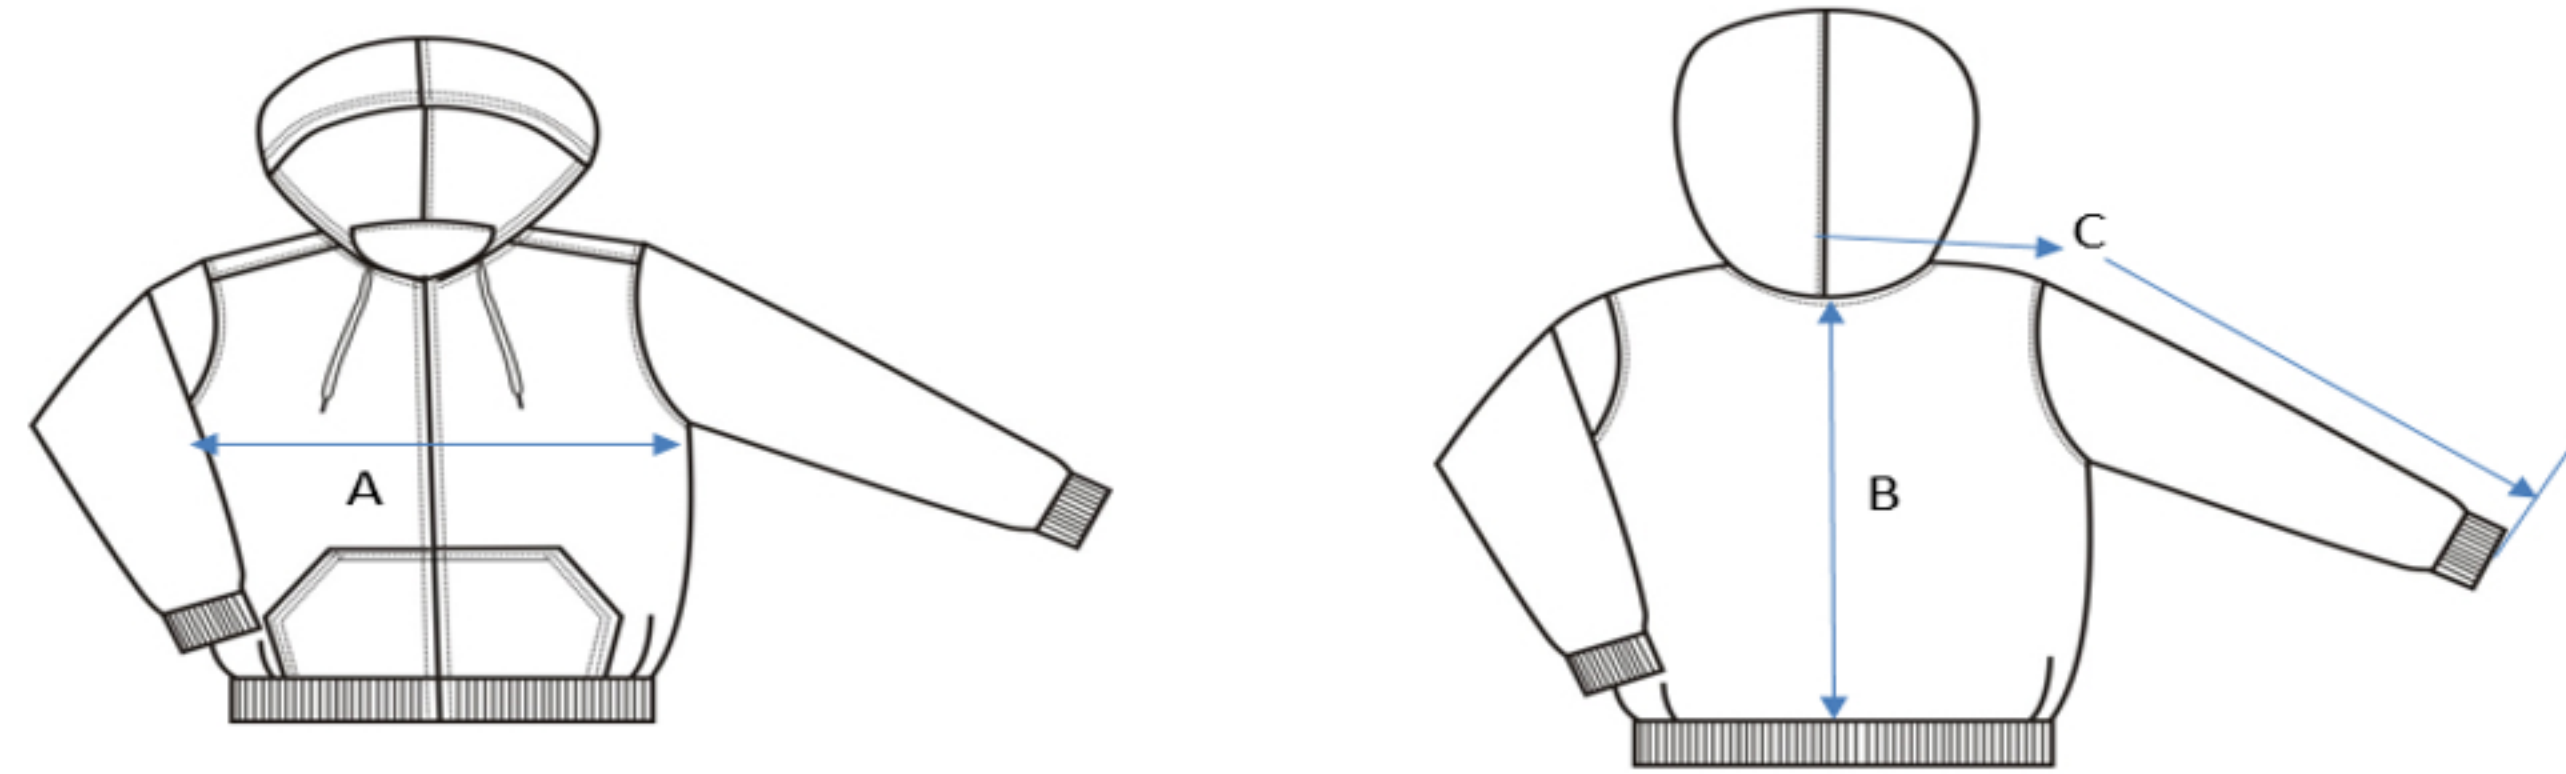

Hoodies G-HJ-LS-01/ G-HJ-LR-01															
Measurement unit:CM															
Positon & Size		90	100	110	120	130	140	XXS	XS	S	M	L	XL	XXL	3XL
A	Chest Width (2.5CM Below Armhole)	31	33	35	37	39	41	43	45	48	51	54	57	62	67
B	Body Length (From Centre Back)	35	38	41	44	47	50	53	56	59	62	65	68	71	74
C	Sleeve Length (From Centre Back)	42	47	52	57	62	67	70	74	78	82	86	89	92	94

Zip up Hoodies G-HJ-LS-02 / G-HJ-LR-02															
Measurement unit:CM															
Positon & Size		90	100	110	120	130	140	XXS	XS	S	M	L	XL	XXL	3XL
A	Chest Width (2.5CM Below Armhole)	33	35	37	39	41	43	45	48	51	54	57	60	65	70
B	Body Length (From Centre Back)	35	38	41	44	47	50	53	56	59	62	65	68	71	74
C	Sleeve Length (From Centre Back)	42	47	52	57	62	67	70	74	78	82	86	89	92	94

OVERSIZE FIT Hoodies G-HJ-LS-03									
Measurement unit:CM									
2025年部位及尺寸		XXS	XS	S	M	L	XL	XXL	3XL
A	Chest Width (2.5CM Below Armhole)	58	61	64	67	70	73	76	79
B	Body Length (From Centre Back)	57	60	63	66	69	71	73	75
C	Sleeve Length (From Centre Back)	73	77	81	85	89	92	95	98

BOXY FIT Hoodies G-HJ-LS-04									
Measurement unit:CM									
2025年部位及尺寸		XXS	XS	S	M	L	XL	XXL	3XL
A	Chest Width (2.5CM Below Armhole)	49	52	55	58	61	64	67	70
B	Body Length (From Centre Back)	55	58	61	64	67	69	71	73
C	Sleeve Length (From Centre Back)	73.5	77.5	81.5	85.5	89.5	92.5	95.5	98.5