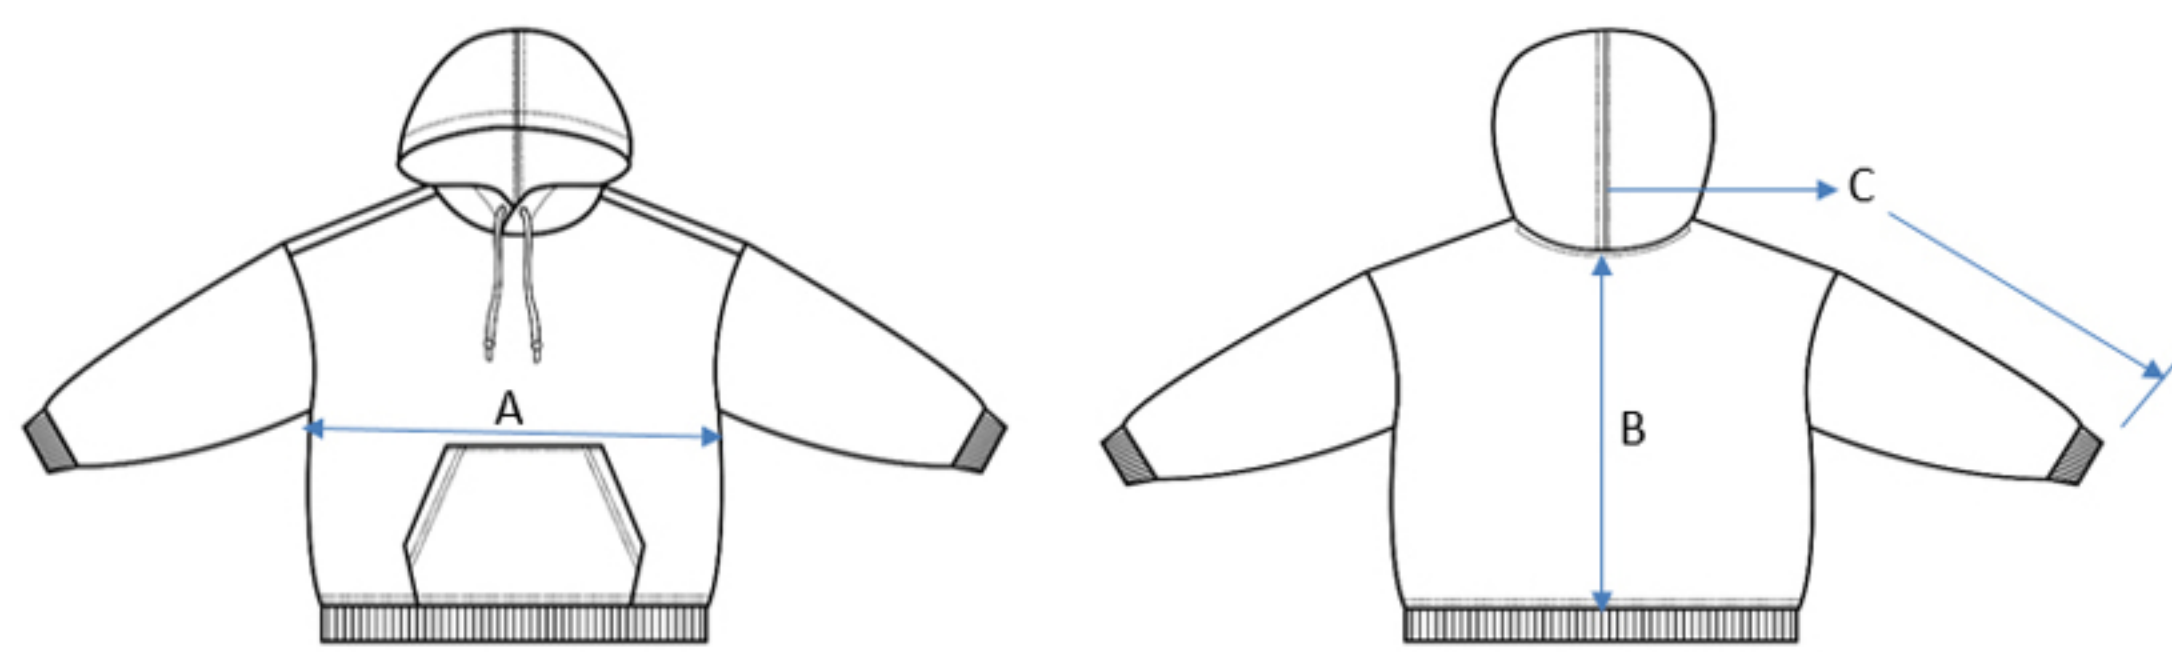

Hoodies G-HJ-LS-01/ G-HJ-LR-01															
Measurement unit:CM															
Positon & Size		90	100	110	120	130	140	XXS	XS	S	M	L	XL	XXL	3XL
A	Chest Width (2.5CM Below Armhole)	31	33	35	37	39	41	43	45	48	51	54	57	62	67
B	Body Length (From Centre Back)	35	38	41	44	47	50	53	56	59	62	65	68	71	74
C	Sleeve Length (From Centre Back)	42	47	52	57	62	67	70	74	78	82	86	89	92	94

Zip up Hoodies G-HJ-LS-02 / G-HJ-LR-02															
Measurement unit:CM															
Positon & Size		90	100	110	120	130	140	XXS	XS	S	M	L	XL	XXL	3XL
A	Chest Width (2.5CM Below Armhole)	33	35	37	39	41	43	45	48	51	54	57	60	65	70
B	Body Length (From Centre Back)	35	38	41	44	47	50	53	56	59	62	65	68	71	74
C	Sleeve Length (From Centre Back)	42	47	52	57	62	67	70	74	78	82	86	89	92	94

OVERSIZE FIT Hoodies G-HJ-LS-03									
Measurement unit:CM									
2025年部位及尺寸		XXS	XS	S	M	L	XL	XXL	3XL
A	Chest Width (2.5CM Below Armhole)	58	61	64	67	70	73	76	79
B	Body Length (From Centre Back)	57	60	63	66	69	71	73	75
C	Sleeve Length (From Centre Back)	73	77	81	85	89	92	95	98

BOXY FIT Hoodies G-HJ-LS-04									
Measurement unit:CM									
2025年部位及尺寸		XXS	XS	S	M	L	XL	XXL	3XL
A	Chest Width (2.5CM Below Armhole)	49	52	55	58	61	64	67	70
B	Body Length (From Centre Back)	55	58	61	64	67	69	71	73
C	Sleeve Length (From Centre Back)	73.5	77.5	81.5	85.5	89.5	92.5	95.5	98.5